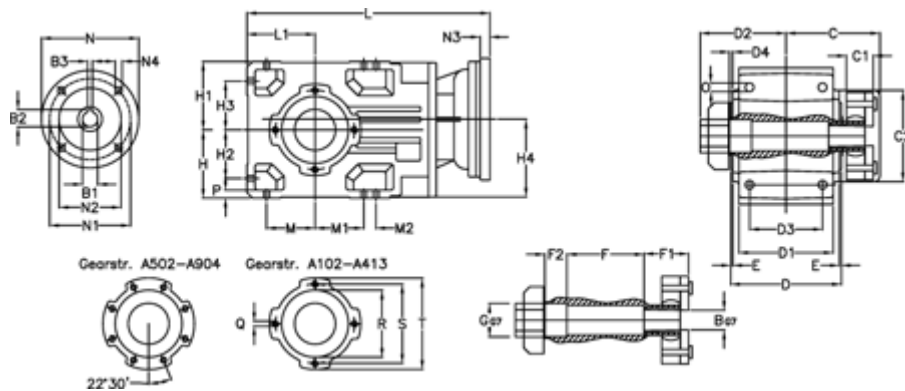

Article number: 29600103226020
 Description: Bevel helical gearbox
 A102QF20-32,2-P63B5

Measures

B = 20	D1 = 95	F2 = 36	L = 282.5	N3 = -
B1 = 11	D2 = 90	G = 32	L1 = 70	N4 = M8x19
B2 = 12.8	D3 = 75	GA = 14,5 NM	M = 50.0	O = 9.5
B3 = 4	d4 = 4.5	H = 70	M1 = 50.0	P = 9
C = 101.5	Description = A102QF-xx-P63 B5	H1 = 70	M2 = -	Q = M8x12
C1 = 29	E = 3.0	H2 = 50.0	N = 140	R = 80
C2 = 83.0	F = 77.5	H3 = 50.0	N1 = 115	S = 100
D = 117	F1 = 36.0	H4 = 83.0	N2 = 95	T = 120